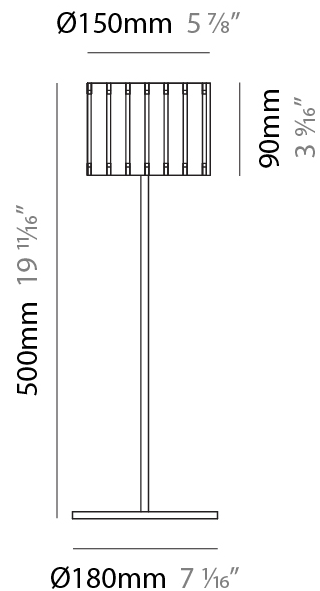

PROJECT	
TYPE	
SPECIFIER	
QUANTITY	
DATE	

LUZ OCULTA WOOD PORTABLE

D54040-	-
base number	Finish Options
	Finish Options

1. To build a product code in our configurator select the specify button on the base model # product page
2. To build a manual product code on this datasheet choose from the options listed below in blue font and add the suffix to the base model #

GENERAL

Series: Luz Oculata
Subseries: Luz Oculata Wood
Brand: Fambuena
Division: Design
Mounting Type: Portable
Mounting Location: Table
Subcategory: Table

PHYSICAL

Shape: Cylinder
Diameter (mm): 150
Diameter (in): 5 7/8
Height (mm): 500
Height (in): 19 11/16
Light Distribution: Direct / Indirect
Fixture Finish: DOW / NAT
Holder Finish: BRA / BRZ
Fixture Material: Metal / Wood
Upon Request: Bolt Down

ELECTRICAL

Number of Lamps: 1
Lamp Type: LED Retrofit
Lamp Shape: T4
Bulb Included: Bulb Not Included
Max. Wattage Per Lamp (W): 3
Lamp Base: G9
Input Voltage (V): 120

LED

OPTICAL

RATINGS AND CERTIFICATIONS

Certified By: Certified for North American Standards
IP rating: IP20