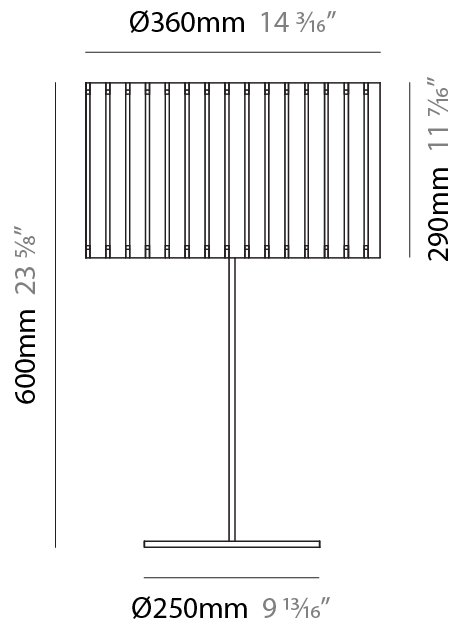

LUZ OCULTA WOOD PORTABLE

D54036- _____

base number   Finish Options   Finish Options

1. To build a product code in our configurator select the specify button on the base model # product page
2. To build a manual product code on this datasheet choose from the options listed below in blue font and add the suffix to the base model #

GENERAL

Series: Luz Oculta
Subseries: Luz Oculta Wood
Brand: Fambuena
Division: Design
Mounting Type: Portable
Mounting Location: Table
Subcategory: Table

PHYSICAL

Shape: Cylinder
Diameter (mm): 360
Diameter (in): 14 ³/₁₆
Height (mm): 600
Height (in): 23 ⁵/₈
Light Distribution: Direct / Indirect
Fixture Finish: [DOW / NAT](#)
Holder Finish: BRA / BRZ
Fixture Material: Metal / Wood
Upon Request: Bolt Down

ELECTRICAL

Number of Lamps: 1
Lamp Type: LED Retrofit
Lamp Shape: A19
Bulb Included: Bulb Not Included
Max. Wattage Per Lamp (W): 7
Lamp Base: E26
Input Voltage (V): 120
Upon Request: 277Vac / GU24

LED

OPTICAL

RATINGS AND CERTIFICATIONS

Certified By: CSA Certified to UL and CSA Standards
IP rating: IP20