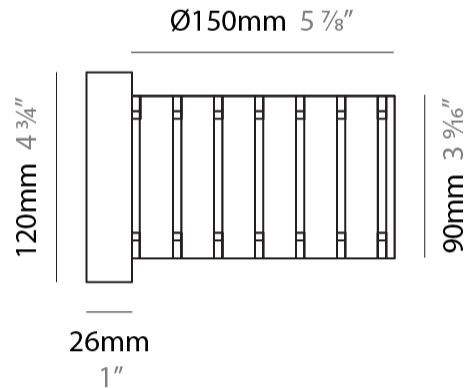

LUZ OCULTA WOOD SURFACE

D53031- -

base number   Finish Options   Finish Options

1. To build a product code in our configurator select the specify button on the base model # product page
2. To build a manual product code on this datasheet choose from the options listed below in blue font and add the suffix to the base model #

GENERAL

Series: Luz Oculta
Subseries: Luz Oculta Wood
Brand: Fambuena
Division: Design
Mounting Type: Surface
Mounting Location: Wall
Subcategory: Ambient

PHYSICAL

Shape: Cylinder
Diameter (mm): 150
Diameter (in): 5 7/8
Height (mm): 90
Height (in): 3 9/16
Light Distribution: Direct / Indirect
Fixture Finish: [DOW](#) / [NAT](#)
Holder Finish: BRA / BRZ
Fixture Material: Metal / Wood

ELECTRICAL

Number of Lamps: 1
Lamp Type: LED Retrofit
Lamp Shape: T4
Bulb Included: Bulb Not Included
Max. Wattage Per Lamp (W): 3
Lamp Base: G9
Input Voltage (V): 120

LED

OPTICAL

RATINGS AND CERTIFICATIONS

Certified By: Certified for North American Standards
IP rating: IP20